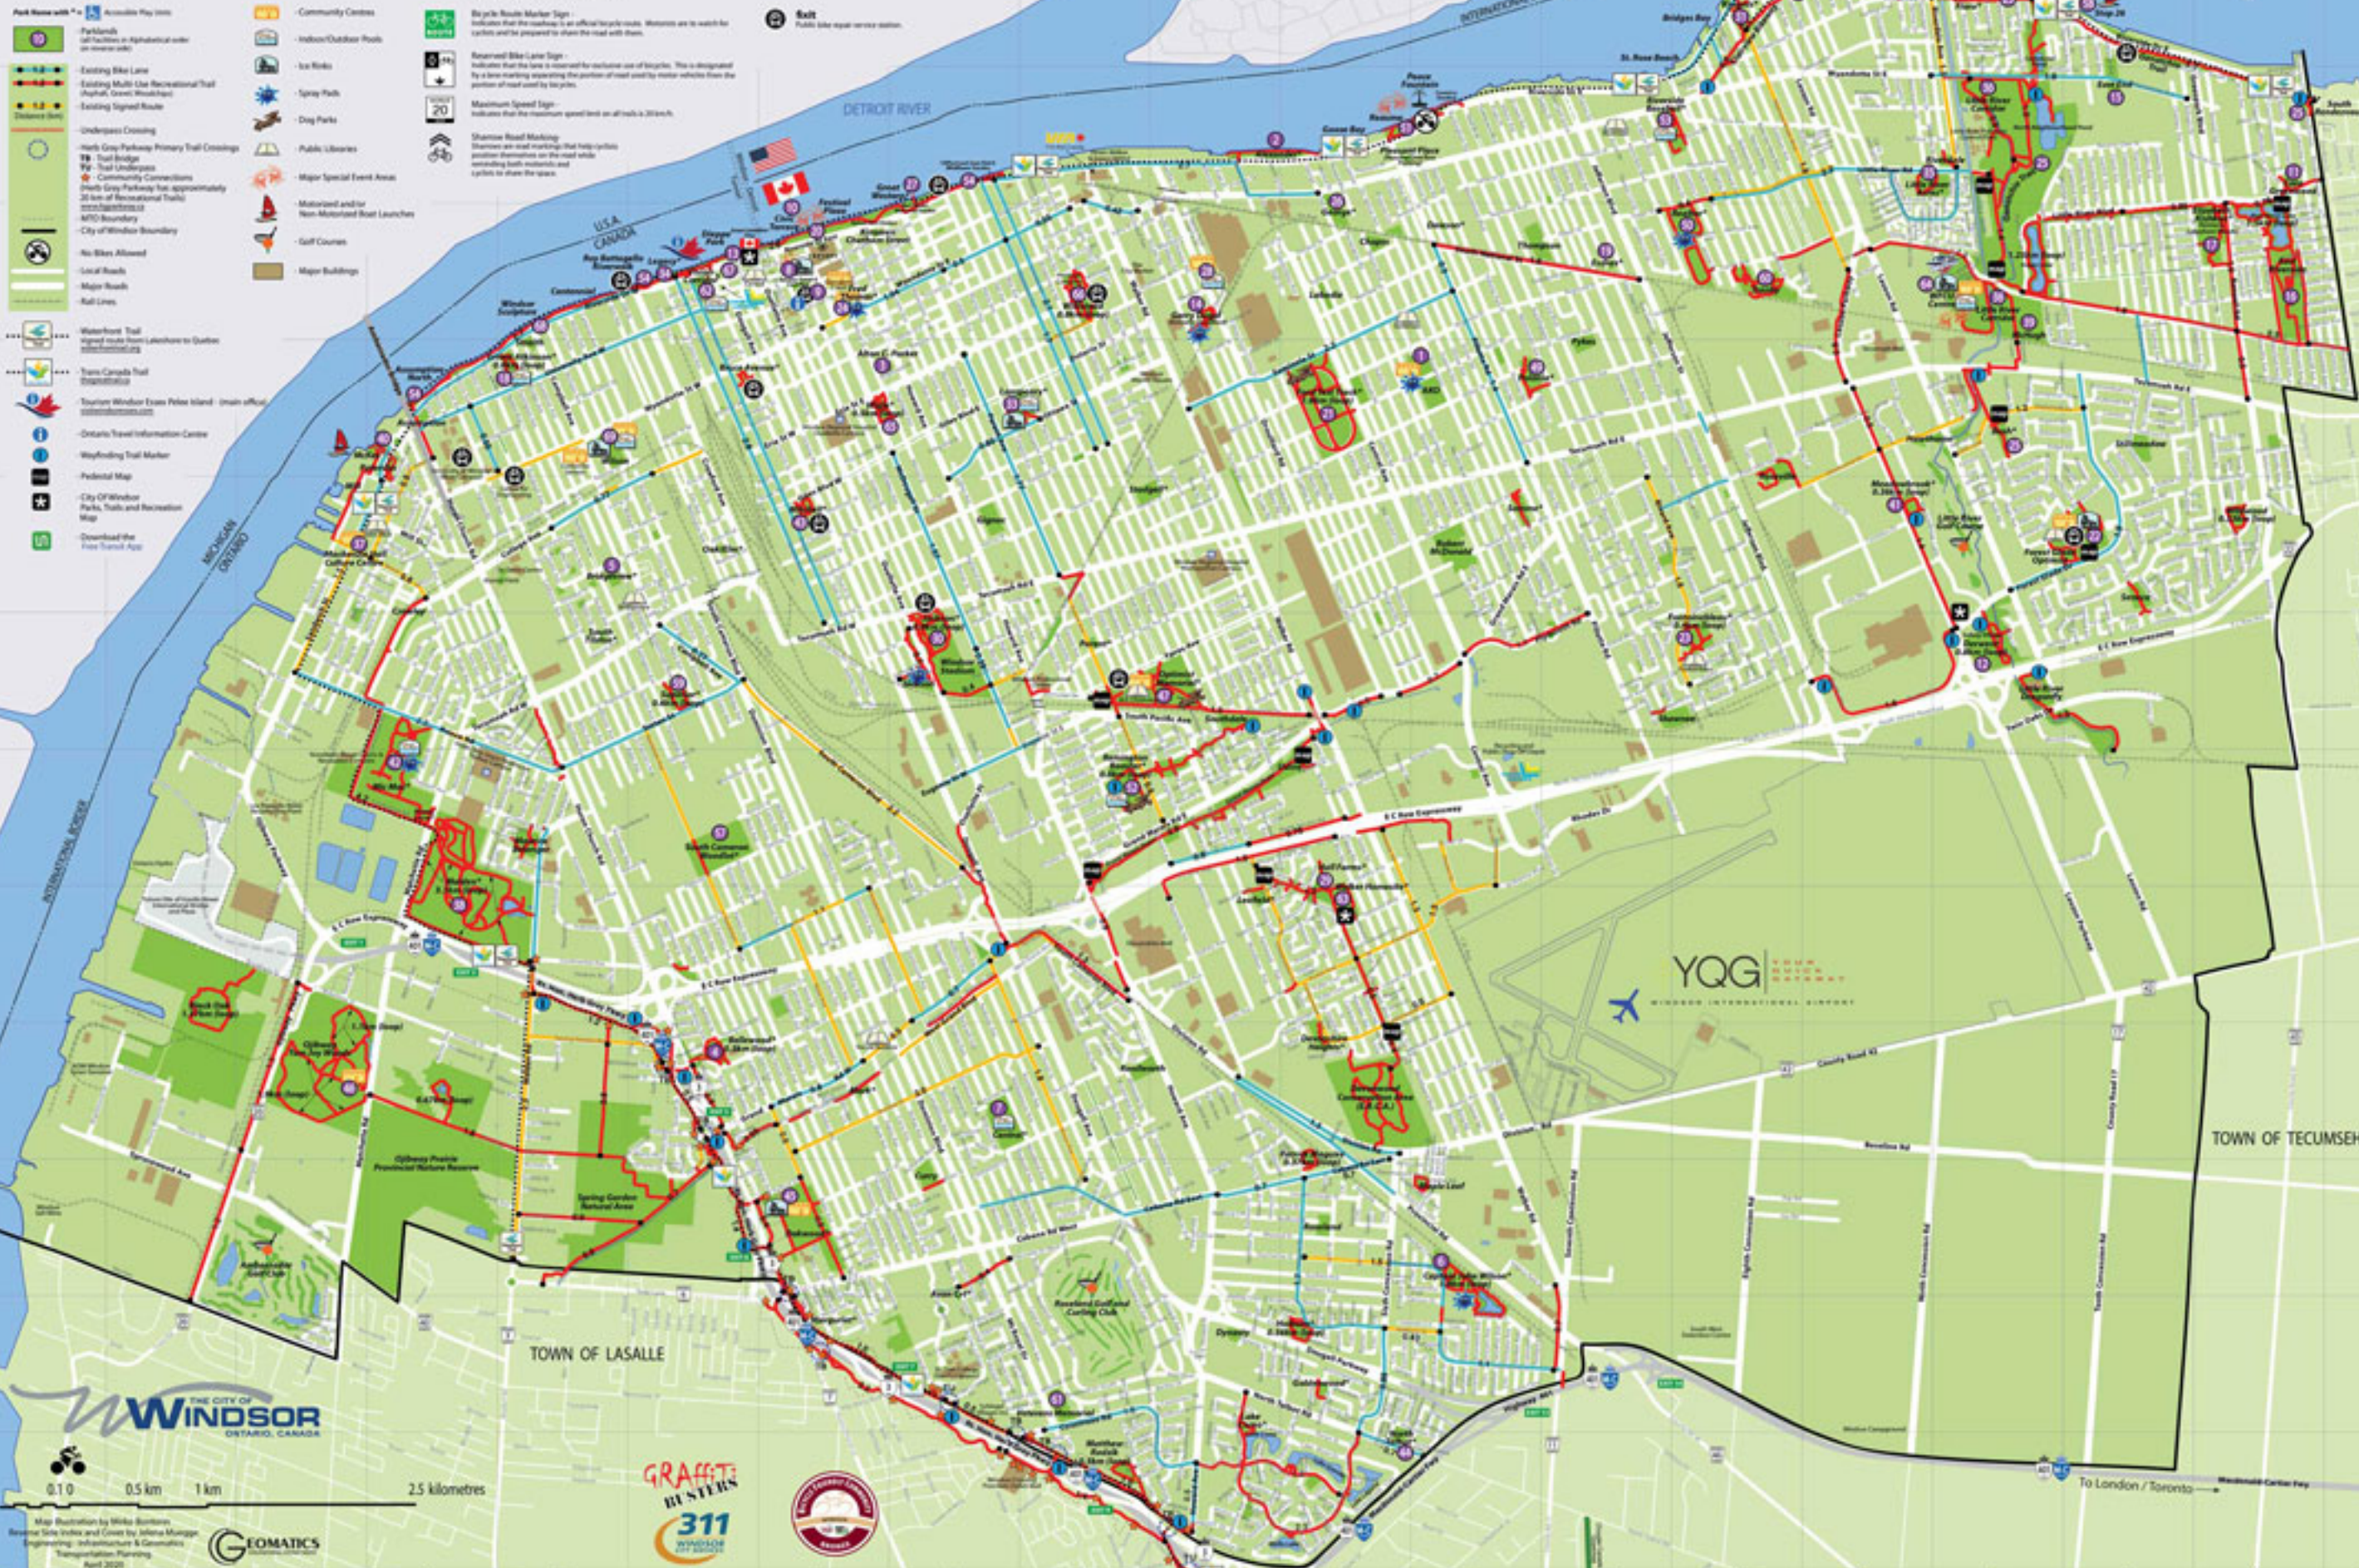

CITY OF WINDSOR Parks, Trails & Recreation Map

LEGEND:

- Park Name with Accessibility Play Area
- Parklands (all facilities in alphabetical order on reverse side)
- Existing Bike Lane
- Existing Multi-Use Recreational Trail (Asphalt, Gravel, Woodchips)
- Existing Signed Route
- Distance Sign
- Underspan Crossing
- Walkway/Pathway Primary Trail Crossings
- Trail Bridge
- Trail Underpass
- Community Connections
- Shared Grey Pathway for approximately 20 km of Recreational Trails
- MTO Boundary
- City of Windsor Boundary
- No Bikes Allowed
- Local Roads
- Major Roads
- Rail Lines
- Waterfront Trail (signed route from Lakeshore to Quebec)
- Trans Canada Trail (Distance Sign)
- Tourist Windsor Exes (Pelle Island - Inland office)
- Ontario Travel Information Centre
- Wayfinding Trail Marker
- Political Map
- City of Windsor Parks, Trails and Recreation Map
- Download the Free Transit App

BIKE SAFETY TIPS:

- Bike Route Marker Sign**
Indicates that the roadway is an official bike route. Riders are to watch for traffic and be prepared to share the road with them.
- Reversed Bike Lane Sign**
Indicates that the lane is reserved for exclusive use of bicycles. This is designated by a line marking separating the portion of road used by motor vehicles from the portion of road used by bicycles.
- Maximum Speed Sign**
Indicates that the maximum speed limit on all roads is 20km/h.
- Sharrow Road Marking**
Sharrows are road markings that help cyclists position themselves on the road while avoiding both motorist and cyclists to share the space.

- Salt
Public bike repair service station.

THE CITY OF WINDSOR
ONTARIO, CANADA

0.10 0.5 km 1 km 2.5 kilometres

Map Illustration by Mike Barron
Reverse Side Index and Cover by Jelena Mungai
Engineering - Infrastructure & Geomatics
Transportation Planning
April 2020

GRAFFITI BUSTERS
311
WINDSOR

YQG
WINDSOR INTERNATIONAL AIRPORT

TOWN OF TECUMSEH

TOWN OF LASALLE

To London / Toronto